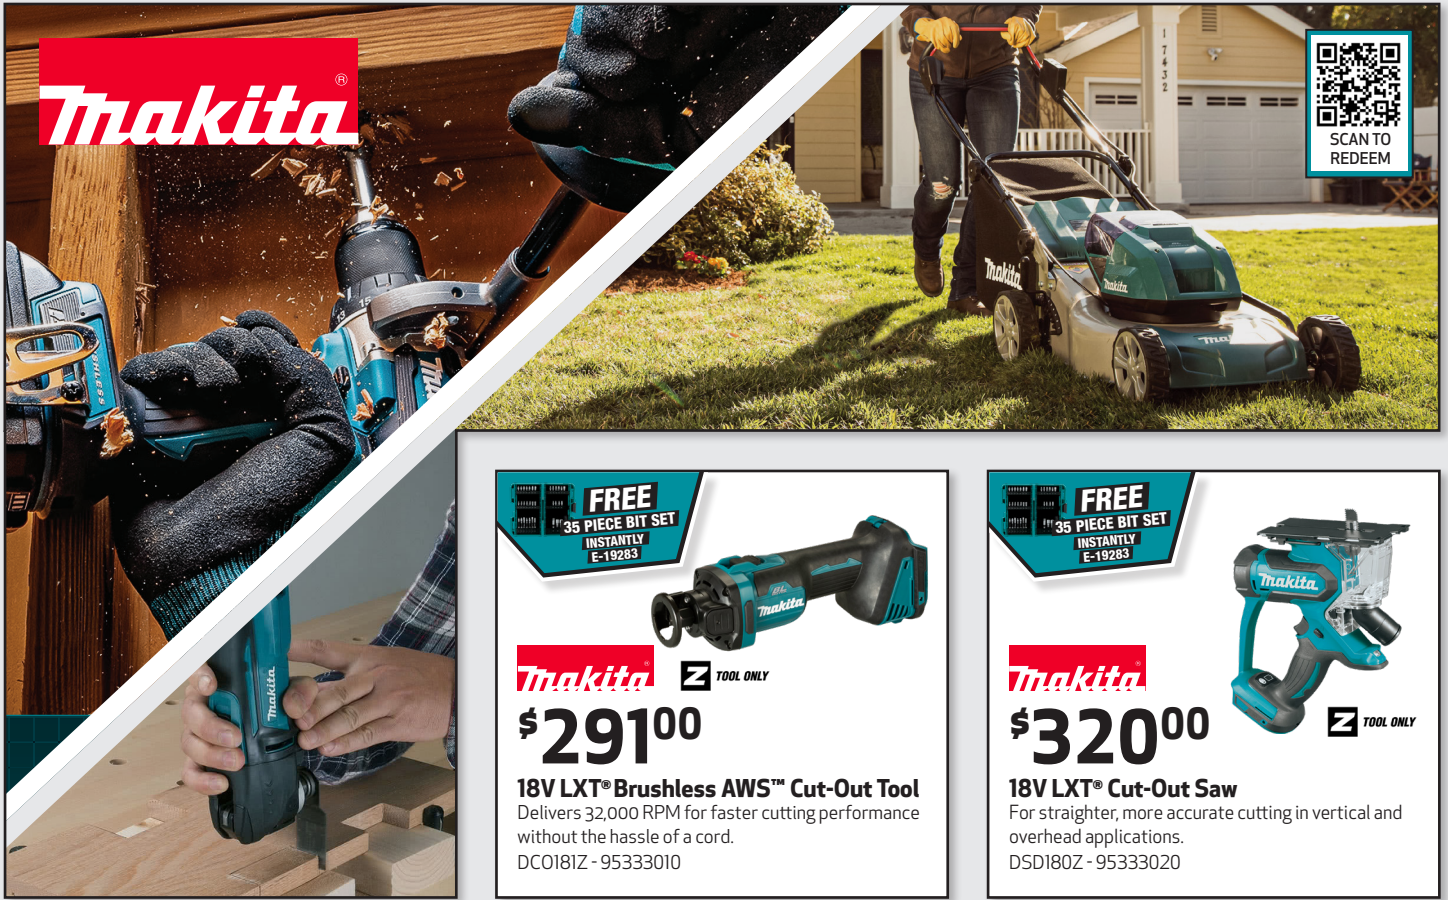

POWER TOOLS

FREE
35 PIECE BIT SET
INSTANTLY
E-19283

Makita Z TOOL ONLY

$236⁰⁰

18V LXT® Hammer Drill Driver Brushless
Combines power and run-time for more drilling, driving and fastening tasks in wood, metal, and masonry.
DHP484Z - 95331050

FREE
35 PIECE BIT SET
INSTANTLY
E-19283

Makita Z TOOL ONLY

$289⁰⁰

18V LXT® 3/8" Angle Drill
Part of Makita's expanding 18V Lithium-Ion series - cordless drilling power into tough-to-reach spaces.
DDA350Z - 95331010

FREE
35 PIECE BIT SET
INSTANTLY
E-19283

Makita Z TOOL ONLY

$435⁰⁰

18V LXT® Brushless 13mm Angle Drill
Brushless motor that delivers 70Nm. of Max Torque, 0-1,400rpm, soft grip handle and built-in L.E.D. light.
DDA450Z - 95331005

FREE
35 PIECE BIT SET
INSTANTLY
E-19283

Makita Z TOOL ONLY

$305⁰⁰

18V LXT® Multi-Tool
Adapts to fit most competitive accessories. Perfect for general contractors seeking a best-in-class multi tool.
DTM51Z - 95333025

FREE
35 PIECE BIT SET
INSTANTLY
E-19283

Makita Z TOOL ONLY

$340⁰⁰

18V LXT® Brushless 1/2" Impact Wrench
6 modes for customised applications. 330Nm of maximum fastening torque.
DTW300Z - 95331410

FREE
35 PIECE BIT SET
INSTANTLY
E-19283

Makita Z TOOL ONLY

$223⁰⁰

18V LXT® 13mm Drill Driver
Delivers high torque, power, performance and improved ergonomics in a compact size.
DDF458Z - 95331035